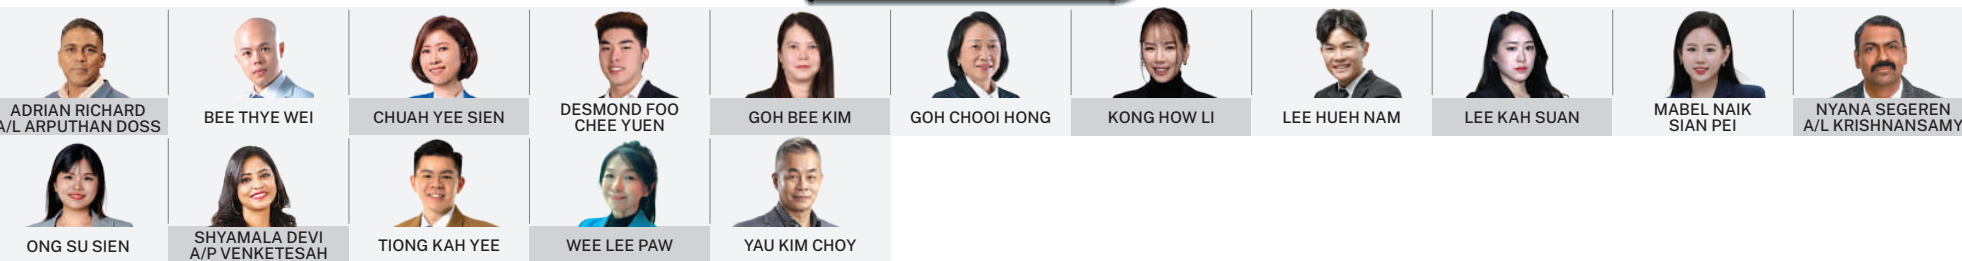

2025 Great Supreme Producers Club

CELEBRATING EXCELLENCE AT THE PINNACLE OF PERFORMANCE

GSPC DIAMOND

GSPC PLATINUM

GSPC GOLD

GSPC SILVER

GSPC CLASSIC

Start a conversation with us today. 1300-1300 88 | greatsuccess@greateasternlife.com | GreatEasternMalaysia | greateasternmy