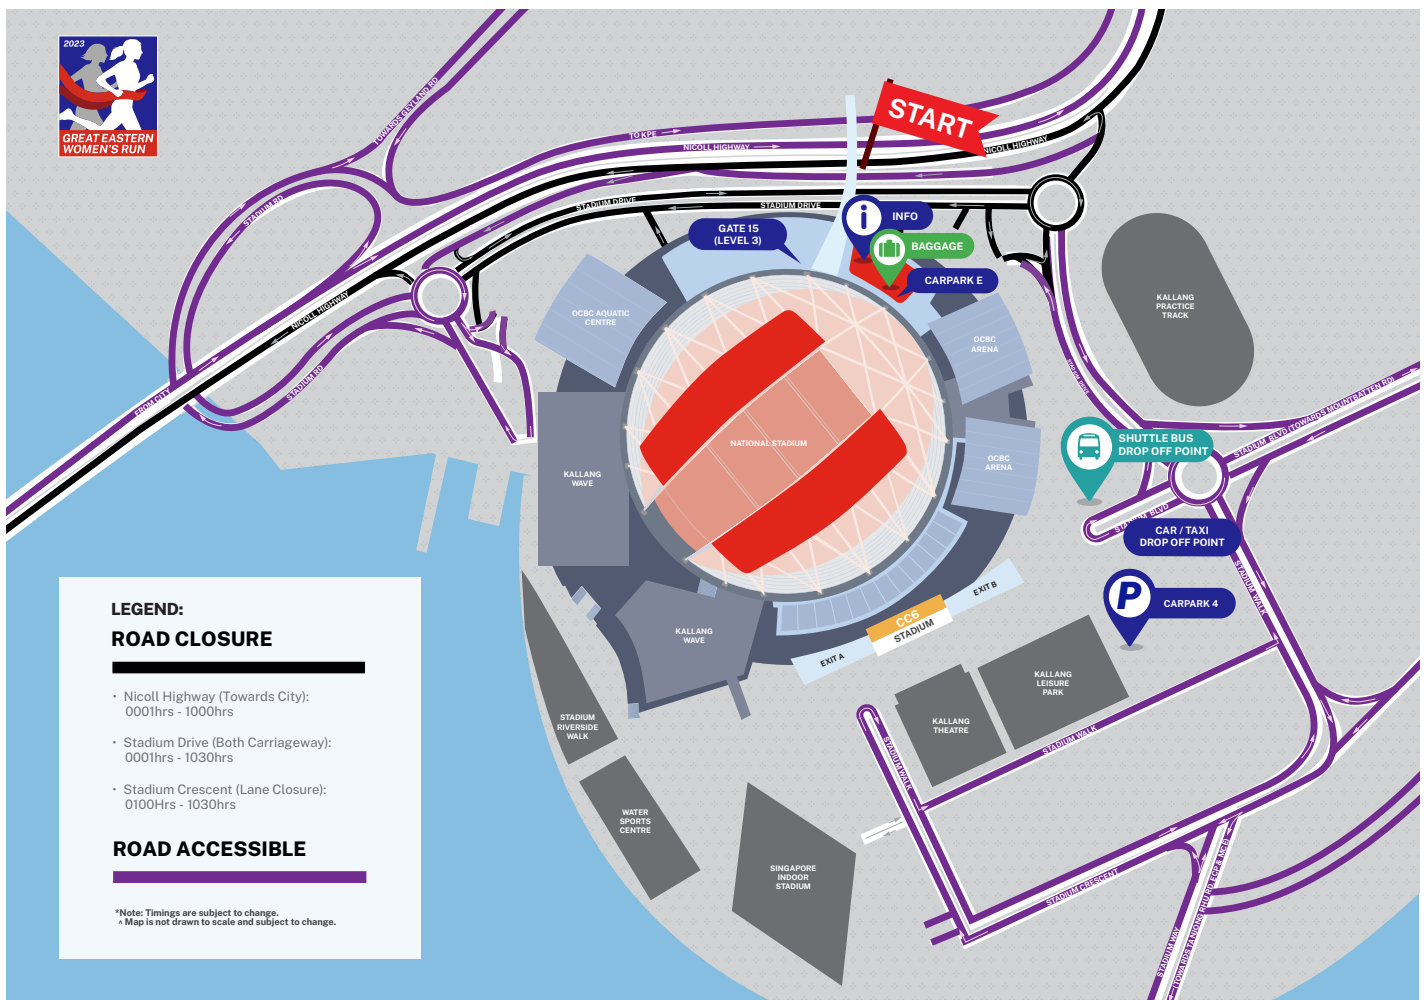

GREAT EASTERN WOMEN'S RUN 2023

SINGAPORE SPORTS HUB | 29.10.2023

TRAFFIC ADVISORY

Various traffic arrangements will be applied on 29 October 2023 for the Great Eastern Women's Run 2023. The Public is advised to take note of the arrangements that includes road closures. Any inconvenience caused is deeply regretted.

Public bus services will also be temporarily diverted from the first bus to 10.30am on Sunday, 29 October 2023. Two bus stops along Nicoll Highway will be skipped. Members of the public are encourage to take the MRT instead.

^ Map is not drawn to scale and subject to change.

GREAT EASTERN WOMEN'S RUN 2023

SINGAPORE SPORTS HUB | 29.10.2023

ROAD CLOSURES ON 29 OCTOBER 2023

LOCATION	REMARKS	CLOSURE TIME	TYPE OF CLOSURE
Nicoll Highway (towards City)	from Mountbatten Road to Republic Avenue	12:00AM to 10:00AM	Single Carriageway
Republic Avenue	between Crawford Street to Republic Avenue	12:00AM to 10:00AM	Both Carriageway
Stadium Drive	between Roundabout 1 to Roundabout 2	12:00AM to 10:30AM	Both Carriageway
Stadium Drive	between Roundabout 2 to Carpark C entrance	12:00AM to 10:30AM	Both Carriageway
Marina East Drive	from Marina East Drive to Fort Road	1:00AM to 10:00AM	Both Carriageway and Lane Closure
Stadium Crescent	Along Singapore Indoor Stadium	1:00AM to 10:30AM	Lane Closure