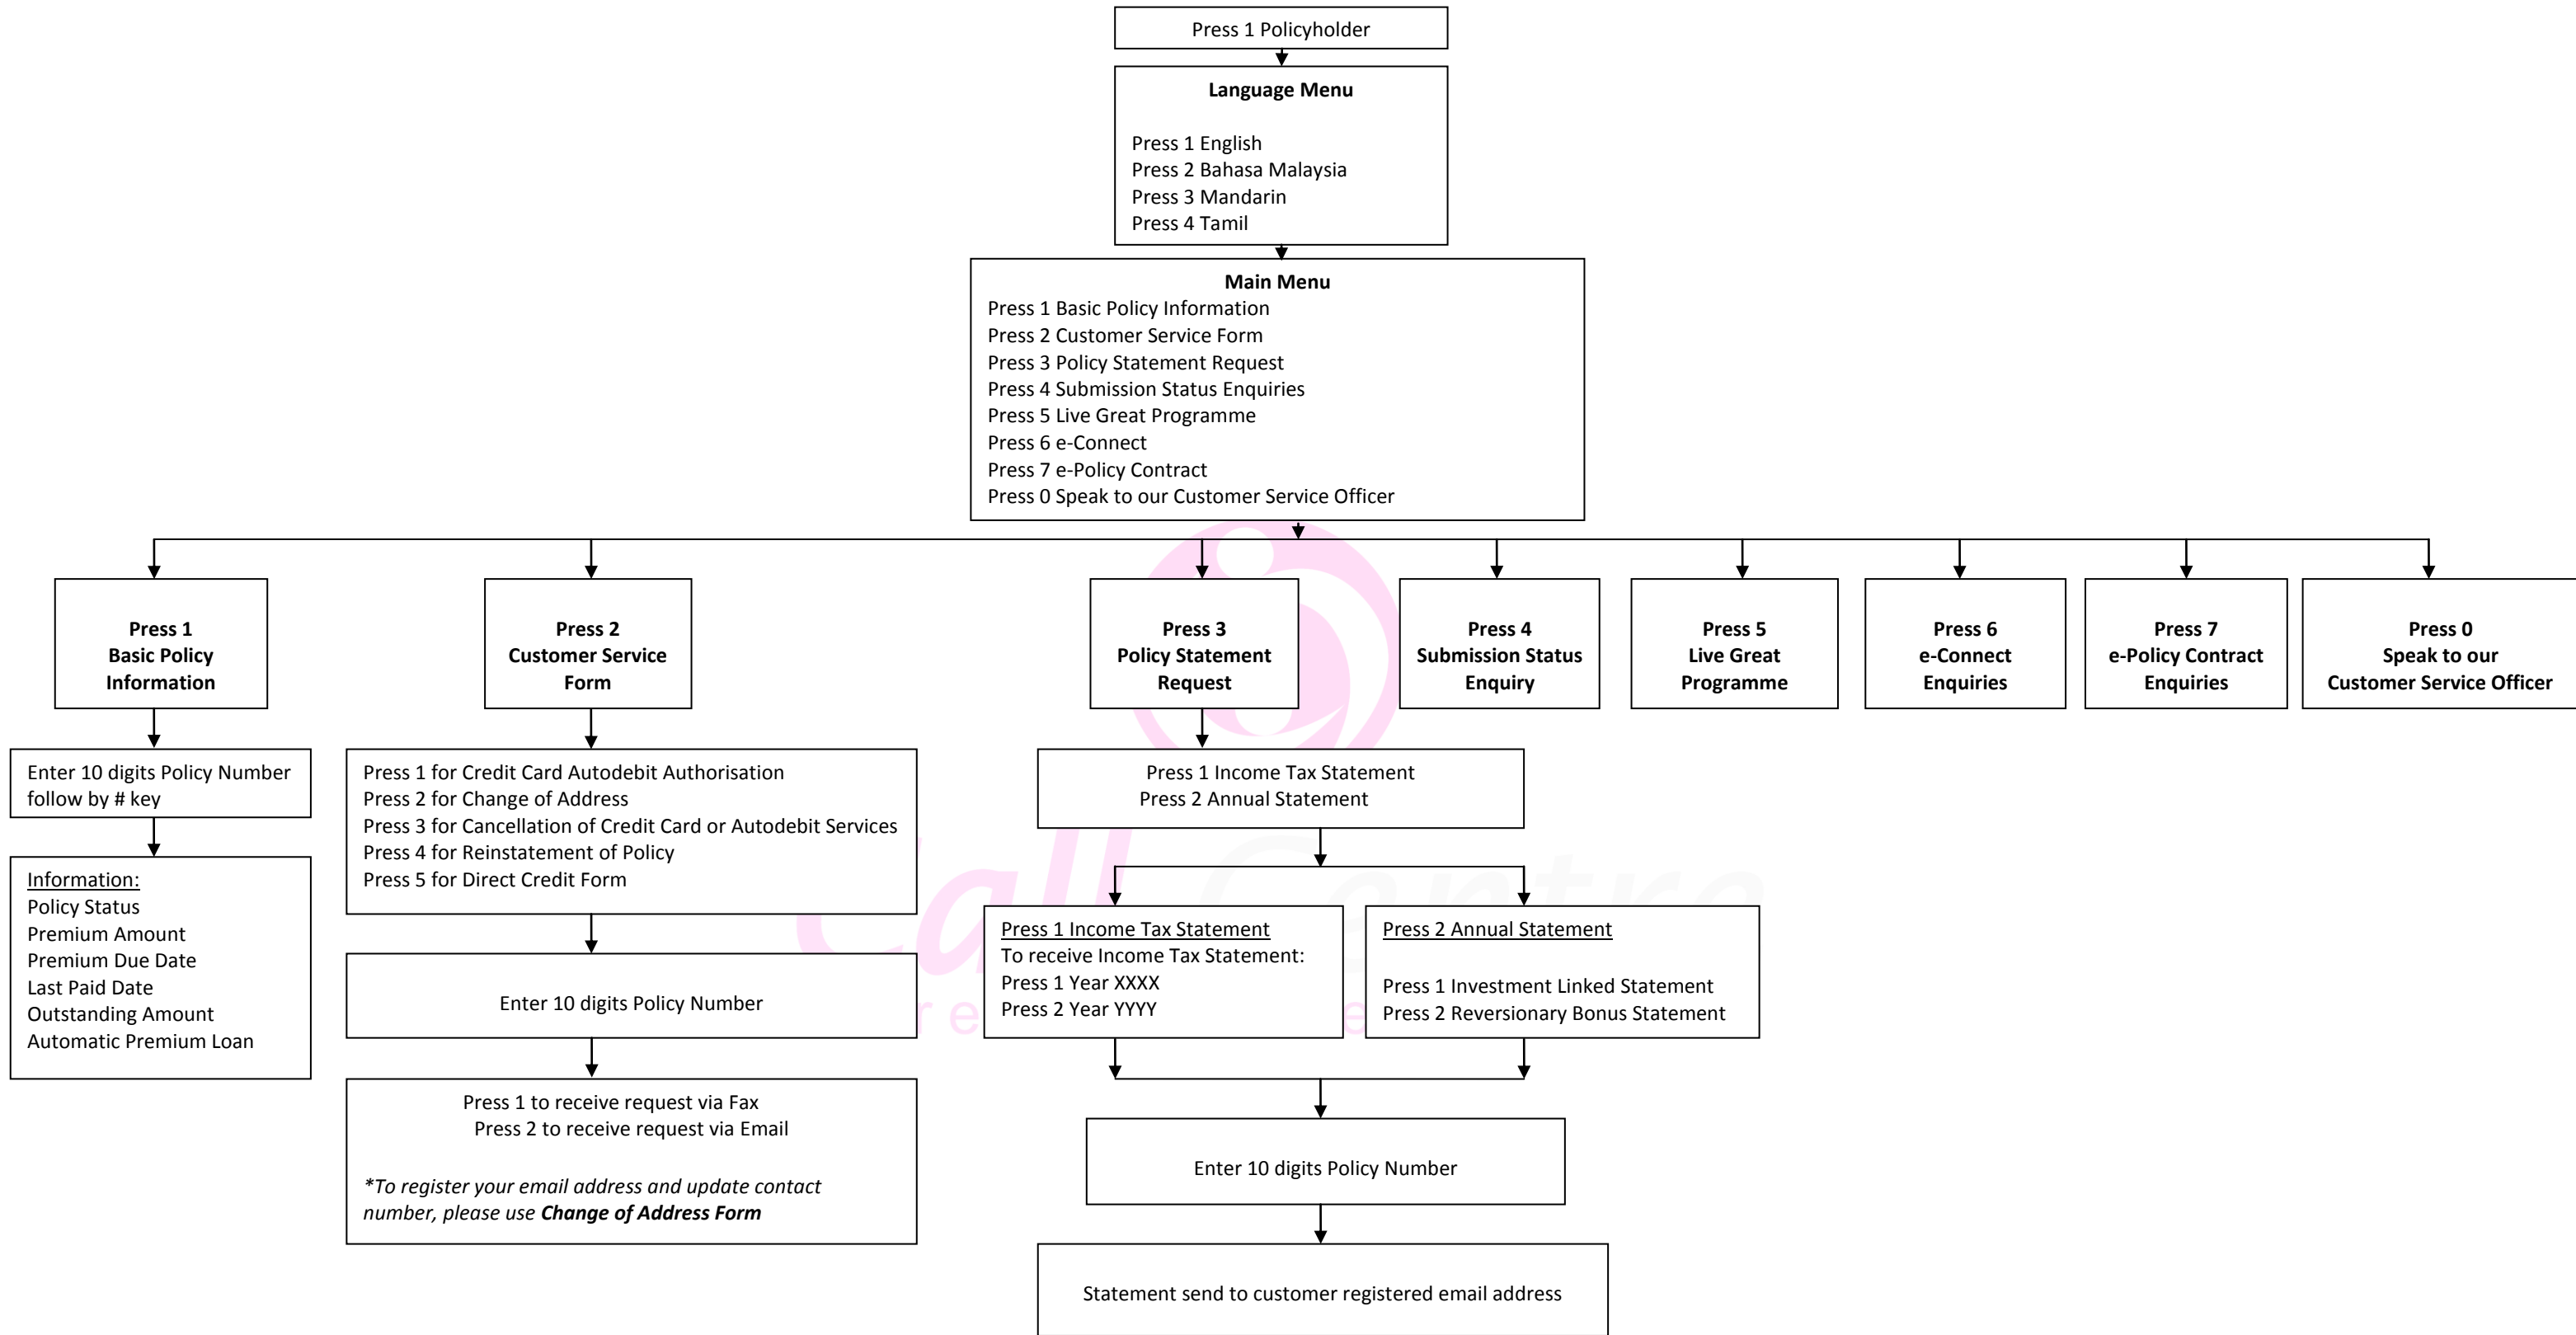

CALL CENTRE

Customer Service Careline: 1300-1300 88

Call Centre
Here To Serve U Better

Customer Service Careline

Customer Service Careline

Group Multiple Benefit Scheme Careline