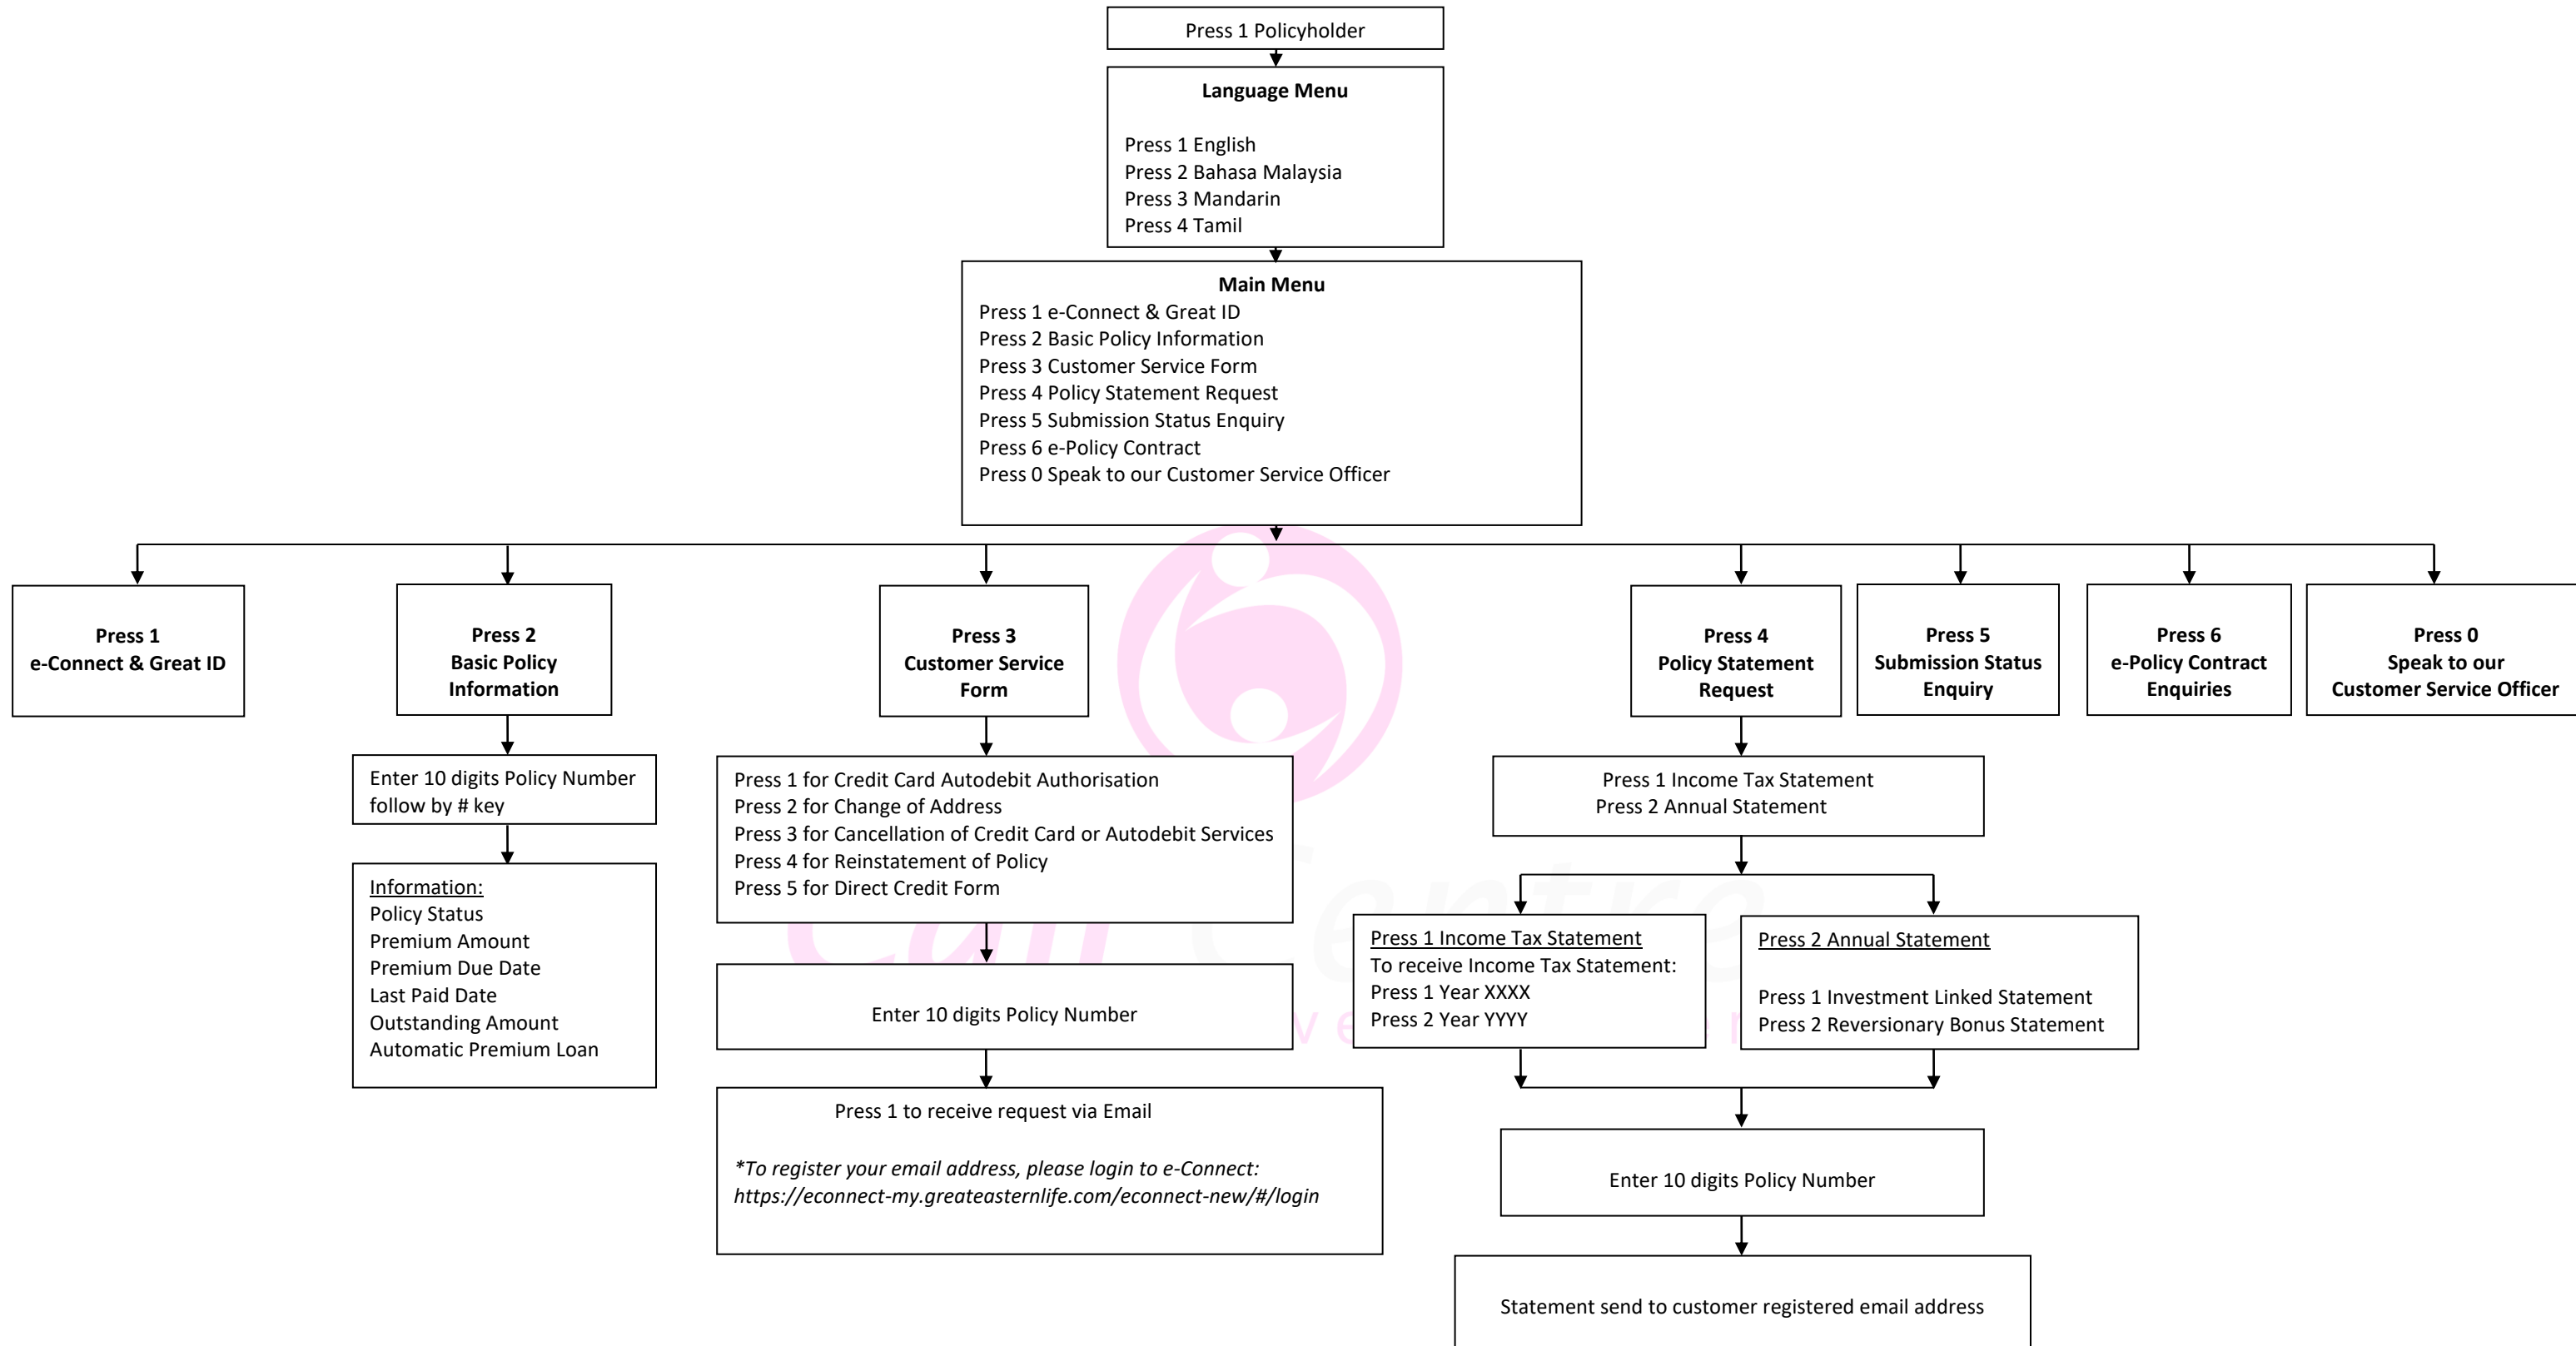

CALL CENTRE

Customer Service Careline: 1300-1300 88

Call Centre
Here To Serve U Better

Customer Service Careline

Customer Service Careline

Group Multiple Benefit Scheme Careline