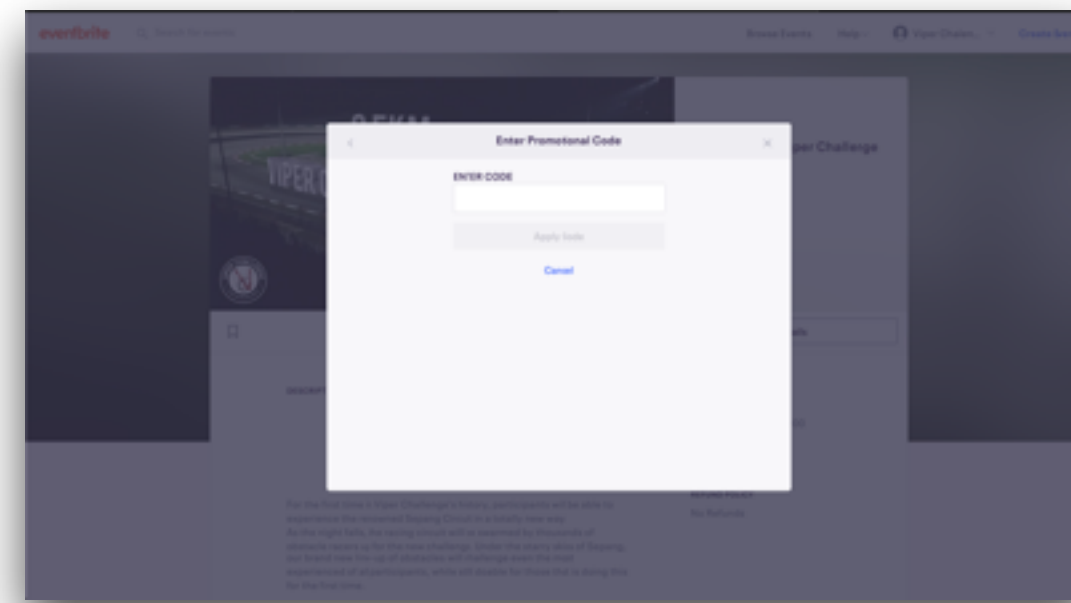

HEAD TO VIPERCHALLENGE.COM AND CLICK THE GREAT EASTERN VIPER BRIDGE SIGN UP BUTTON AND PICK YOUR SIGN UP PREFERENCE (INDIVIDUAL OR TEAM SIGN UP)

SELECT ENTER PROMOTIONAL CODE ON THE BOTTOM RIGHT HAND SIDE OF THE SIGN UP PAGE