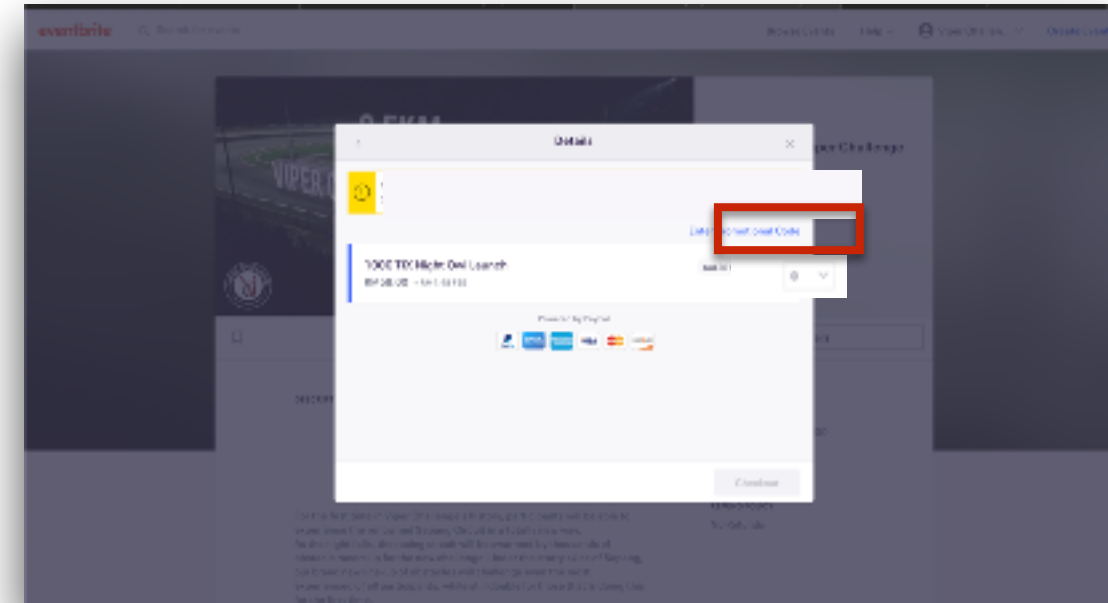

WHAT DO YOU GET?

10KM CHALLENGE + 12 OBSTACLES

MEDAL

2019 FINISHER T-SHIRT

SOCIAL MEDIA BRAGGING RIGHTS ON HOW COOL YOU ARE

POST EVENT

GREAT EASTERN VIPER BRIDGE

10% DISCOUNT FOR LIVE GREAT CARD MEMBERS

HEAD TO VIPERCHALLENGE.COM AND CLICK THE GREAT EASTERN VIPER BRIDGE SIGN UP BUTTON AND PICK YOUR SIGN UP PREFERENCE (INDIVIDUAL OR TEAM SIGN UP)

SELECT ENTER PROMOTIONAL CODE ON THE BOTTOM RIGHT HAND SIDE OF THE SIGN UP PAGE