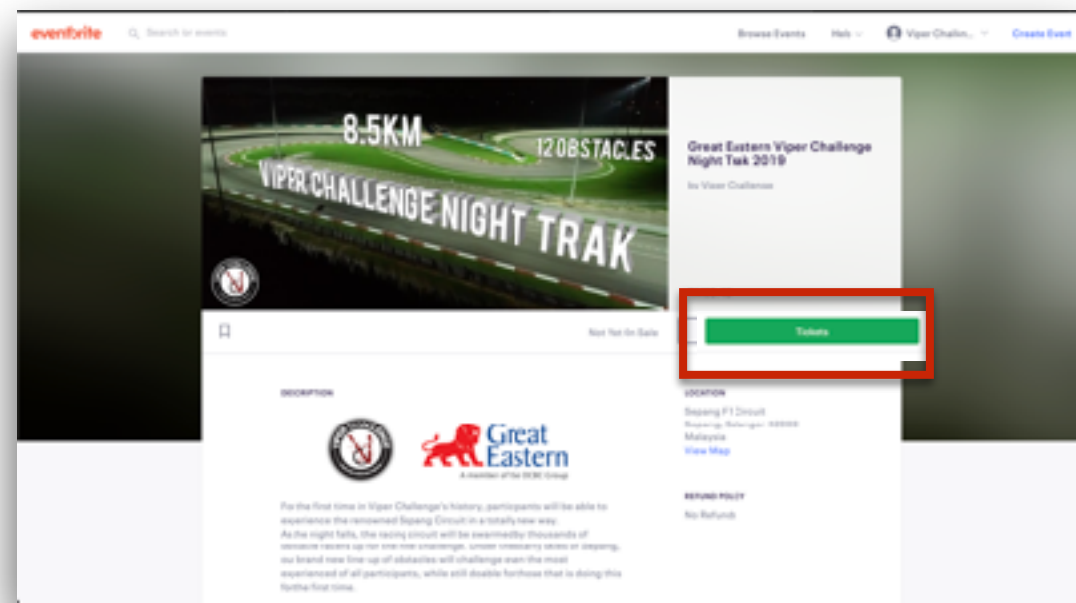

WHAT DO YOU GET?

10KM CHALLENGE + 12 OBSTACLES

MEDAL

2019 FINISHER T-SHIRT

SOCIAL MEDIA BRAGGING RIGHTS ON HOW COOL YOU ARE

POST EVENT

GREAT EASTERN VIPER BRIDGE

10% DISCOUNT FOR LIVE GREAT CARD MEMBERS

HEAD TO VIPERCHALLENGE.COM AND CLICK THE GREAT EASTERN VIPER BRIDGE SIGN UP BUTTON AND PICK YOUR SIGN UP PREFERENCE (INDIVIDUAL OR TEAM SIGN UP)

SELECT ENTER PROMOTIONAL CODE ON THE BOTTOM RIGHT HAND SIDE OF THE SIGN UP PAGE