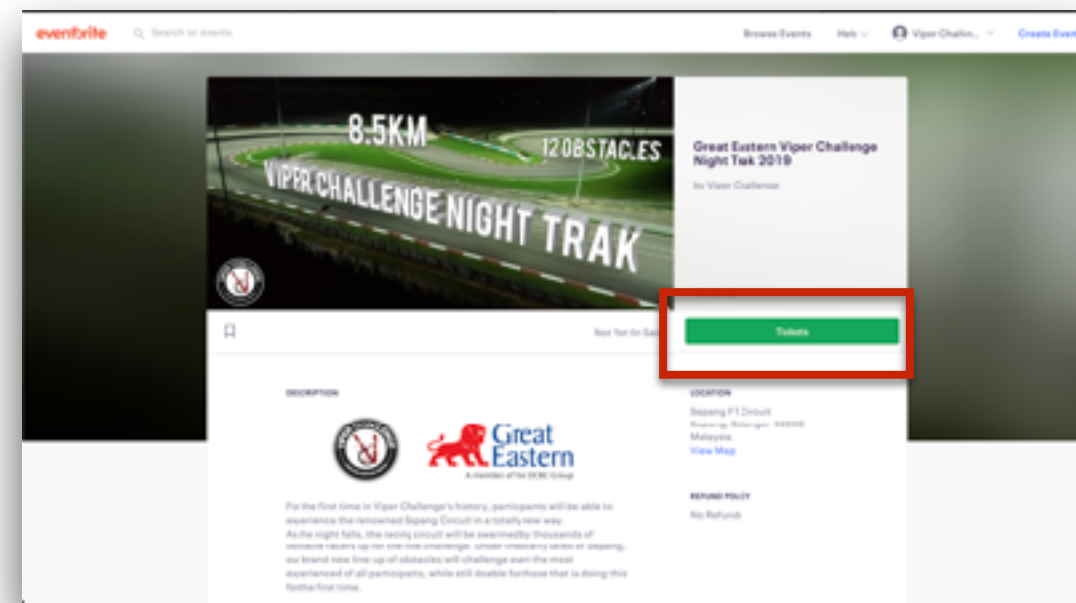

SIGN UP OPTIONS

LIVE GREAT CARD MEMBERS DISCOUNT

LIVE GREAT CARD MEMBERS ARE ENTITLED TO 10% OFF ACROSS ALL CATEGORIES BY KEYING IN THEIR FIRST 6 DIGITS OF THEIR LIVE GREAT CARD NUMBER AT THE PROMOTIONAL CODE FIELD AT THE POINT OF TICKET PURCHASE. DISCOUNT IS NOT APPLICABLE TO THE NIGHT OWL, 24 HOUR LAUNCH SALE TIERS AND ELITE CATEGORIES

WHAT DO YOU GET?

8KM CHALLENGE
+
12 OBSTACLES

MEDAL

2019 FINISHER T-SHIRT

SOCIAL MEDIA BRAGGING RIGHTS
ON HOW COOL YOU ARE

POST EVENT

GREAT EASTERN VIPER NIGHT TRAK 10% DISCOUNT FOR LIVE GREAT CARD MEMBERS

HEAD TO VIPERCHALLENGE.COM AND CLICK THE GREAT EASTERN VIPER NIGHT TRAK SIGN UP BUTTON AND PICK YOUR SIGN UP PREFERENCE (INDIVIDUAL OR TEAM SIGN UP)

SELECT ENTER PROMOTIONAL CODE ON THE BOTTOM RIGHT HAND SIDE OF THE SIGN UP PAGE

KEY IN THE FIRST 6 DIGITS OF YOUR LIVE GREAT CARD NUMBER AND HIT APPLY