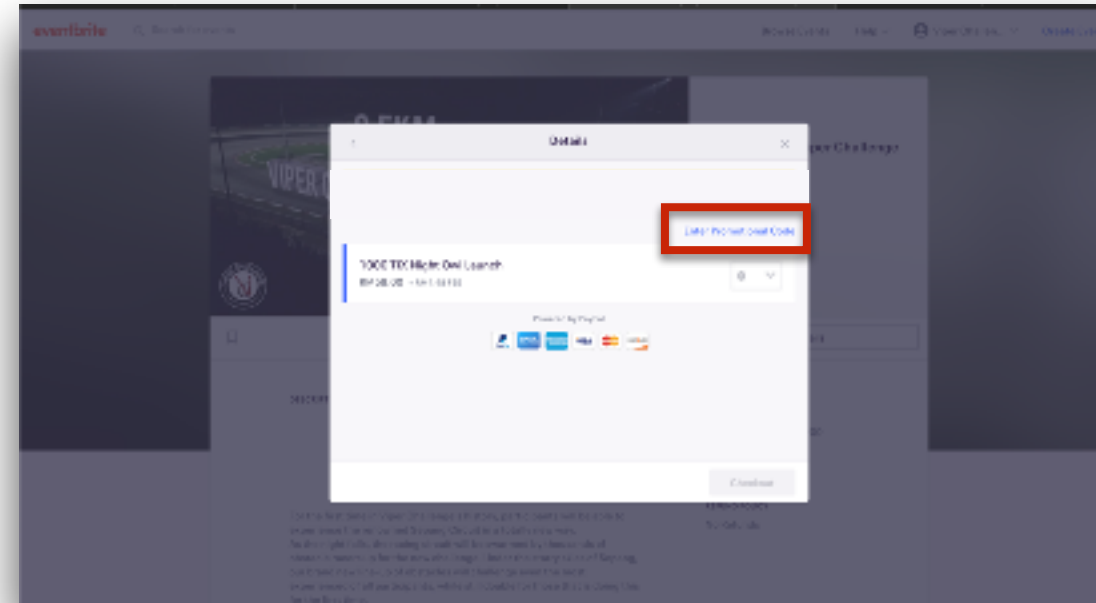

SIGN UP OPTIONS

LIVE GREAT CARD MEMBERS DISCOUNT

LIVE GREAT CARD MEMBERS ARE ENTITLED TO 10% OFF ACROSS ALL CATEGORIES BY KEYING IN THEIR FIRST 6 DIGITS OF THEIR LIVE GREAT CARD NUMBER AT THE PROMOTIONAL CODE FIELD AT THE POINT OF TICKET PURCHASE. DISCOUNT IS NOT APPLICABLE TO THE NIGHT OWL, 24 HOUR LAUNCH SALE TIERS AND ELITE CATEGORIES

WHAT DO YOU GET?

8KM CHALLENGE
+
12 OBSTACLES

MEDAL

2019 FINISHER T-SHIRT

SOCIAL MEDIA BRAGGING RIGHTS
ON HOW COOL YOU ARE

POST EVENT

GREAT EASTERN VIPER NIGHT TRAK 10% DISCOUNT FOR LIVE GREAT CARD MEMBERS

HEAD TO VIPERCHALLENGE.COM AND CLICK THE GREAT EASTERN VIPER NIGHT TRAK SIGN UP BUTTON AND PICK YOUR SIGN UP PREFERENCE (INDIVIDUAL OR TEAM SIGN UP)

SELECT ENTER PROMOTIONAL CODE ON THE BOTTOM RIGHT HAND SIDE OF THE SIGN UP PAGE

KEY IN THE FIRST 6 DIGITS OF YOUR LIVE GREAT CARD NUMBER AND HIT APPLY