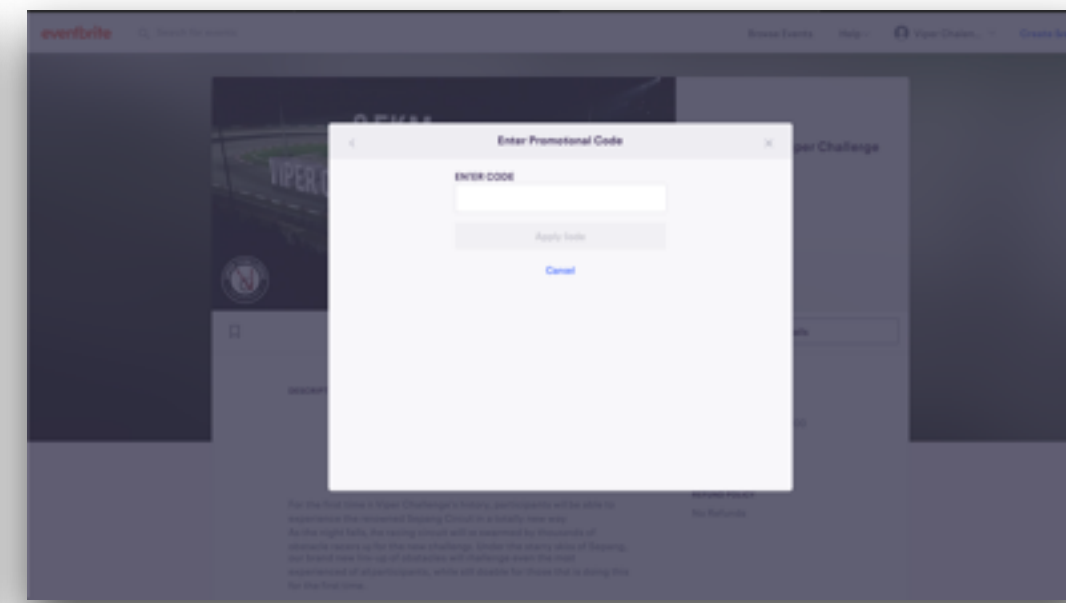

SIGN UP OPTIONS

LIVE GREAT CARD MEMBERS DISCOUNT

LIVE GREAT CARD MEMBERS ARE ENTITLED TO 10% OFF ACROSS ALL CATEGORIES BY KEYING IN THEIR FIRST 6 DIGITS OF THEIR LIVE GREAT CARD NUMBER AT THE PROMOTIONAL CODE FIELD AT THE POINT OF TICKET PURCHASE. DISCOUNT IS NOT APPLICABLE TO THE NIGHT OWL, 24 HOUR LAUNCH SALE TIERS AND ELITE CATEGORIES

WHAT DO YOU GET?

8KM CHALLENGE
+
12 OBSTACLES

MEDAL

2019 FINISHER T-SHIRT

SOCIAL MEDIA BRAGGING RIGHTS
ON HOW COOL YOU ARE

POST EVENT

GREAT EASTERN VIPER NIGHT TRAK 10% DISCOUNT FOR LIVE GREAT CARD MEMBERS

HEAD TO VIPERCHALLENGE.COM AND CLICK THE GREAT EASTERN VIPER NIGHT TRAK SIGN UP BUTTON AND PICK YOUR SIGN UP PREFERENCE (INDIVIDUAL OR TEAM SIGN UP)

SELECT ENTER PROMOTIONAL CODE ON THE BOTTOM RIGHT HAND SIDE OF THE SIGN UP PAGE

KEY IN THE FIRST 6 DIGITS OF YOUR LIVE GREAT CARD NUMBER AND HIT APPLY