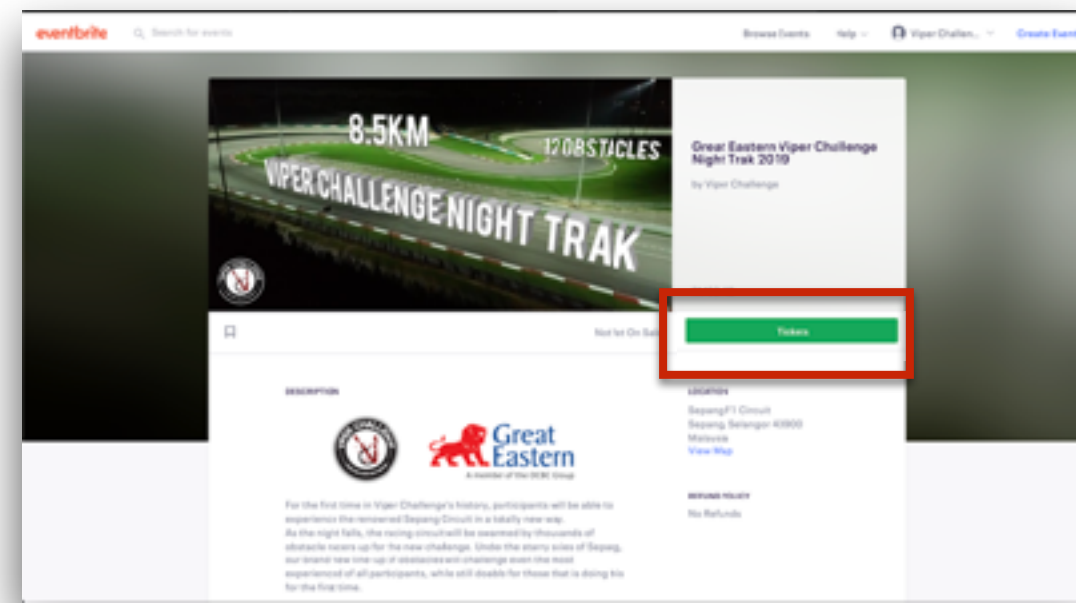

SIGN UP OPTIONS

INDIVIDUAL

OR

TEAM

TEAM SIZE - AS MANY MEMBERS AS YOU CAN GET TO JOIN YOUR TEAM

LIVE GREAT CARD MEMBERS DISCOUNT

LIVE GREAT CARD MEMBERS ARE ENTITLED TO 10% OFF ACROSS ALL CATEGORIES BY KEYING IN THEIR FIRST 6 DIGITS OF THEIR LIVE GREAT CARD NUMBER AT THE PROMOTIONAL CODE FIELD AT THE POINT OF TICKET PURCHASE. DISCOUNT IS NOT APPLICABLE TO THE 24HOUR LAUNCH SALE

WHAT DO YOU GET?

5KM CHALLENGE
12 OBSTACLES

CLEAN & DRY COURSE

20KM CHALLENGE
25 OBSTACLES

WET & MUDDY COURSE

MEDAL

2019 FINISHER T-SHIRT

SOCIAL MEDIA BRAGGING RIGHTS
ON HOW COOL YOU ARE

POST EVENT

GREAT EASTERN VIPER CHALLENGE

10% DISCOUNT FOR LIVE GREAT CARD MEMBERS

HEAD TO VIPERCHALLENGE.COM AND CLICK THE GREAT EASTERN VIPER CHALLENGE SIGN UP BUTTON AND PICK YOUR SIGN UP PREFERENCE (INDIVIDUAL OR TEAM SIGN UP)