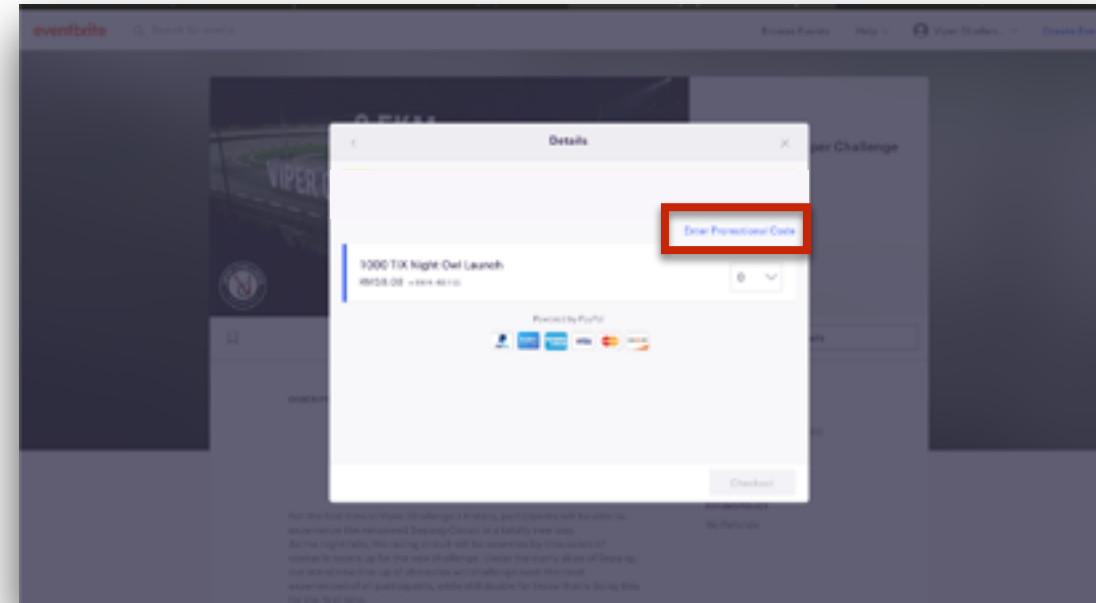

GREAT EASTERN VIPER CHALLENGE

10% DISCOUNT FOR LIVE GREAT CARD MEMBERS

HEAD TO VIPERCHALLENGE.COM AND CLICK THE GREAT EASTERN VIPER CHALLENGE SIGN UP BUTTON AND PICK YOUR SIGN UP PREFERENCE (INDIVIDUAL OR TEAM SIGN UP)

SELECT ENTER PROMOTIONAL CODE ON THE TOP RIGHT HAND SIDE OF THE SIGN UP PAGE

KEY IN THE FIRST 6 DIGITS OF YOUR LIVE GREAT CARD NUMBER AND HIT APPLY