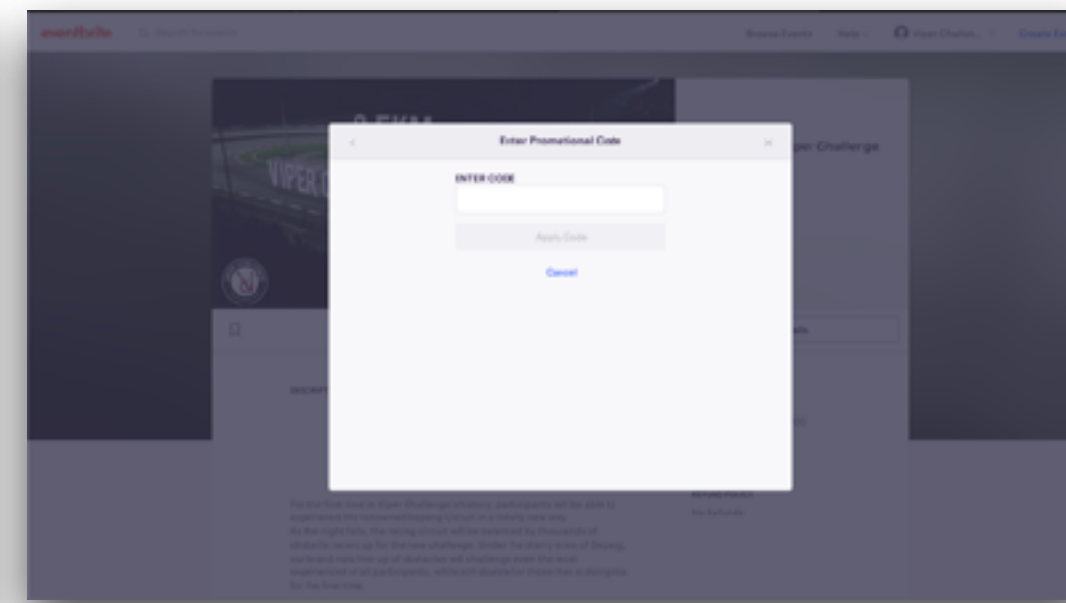

GREAT EASTERN VIPER CHALLENGE

10% DISCOUNT FOR LIVE GREAT CARD MEMBERS

HEAD TO VIPERCHALLENGE.COM AND CLICK THE GREAT EASTERN VIPER CHALLENGE SIGN UP BUTTON AND PICK YOUR SIGN UP PREFERENCE (INDIVIDUAL OR TEAM SIGN UP)

SELECT ENTER PROMOTIONAL CODE ON THE TOP RIGHT HAND SIDE OF THE SIGN UP PAGE

KEY IN THE FIRST 6 DIGITS OF YOUR LIVE GREAT CARD NUMBER AND HIT APPLY